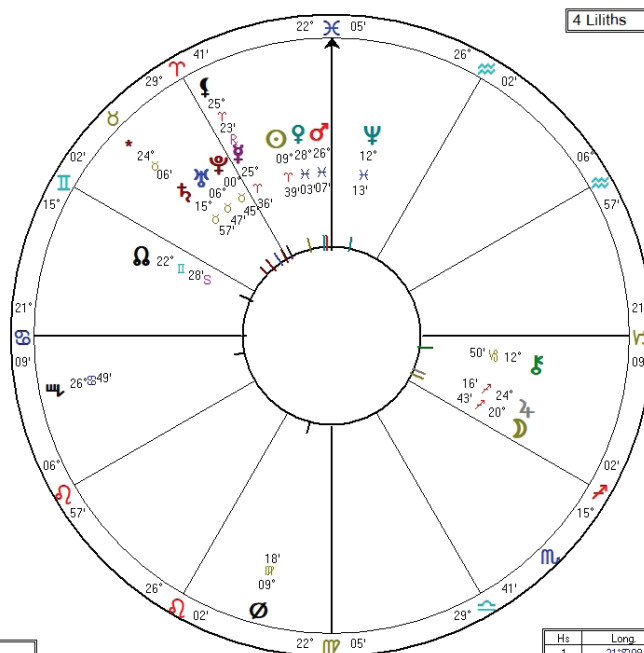

Vincent VanGogh
Male Chart

Mar 30 1863 NS, Wed
11:00 am LMT - 0:18:40
Zundert, Netherlands
51°12'00"E 04°40'
Geocentric
Tropical
Placidus
True Node

Pt	Long	Lat	Decl	Abbr
☾	20° 43' 58"	+00° 09' 13"	-22° 58' 51"	Mon
☼	03° 17' 39' 15"	+00° 00' 00"	+03° 49' 39"	Sun
♃	25° 17' 36' 23"	+03° 13' 10"	+12° 54' 03"	Mer
♄	29° 14' 03' 22"	-01° 28' 05"	-02° 07' 14"	Mar
♅	26° 14' 07' 35"	-00° 58' 06"	-02° 25' 46"	Jup
♆	24° 16' 05"	+00° 35' 47"	-22° 44' 17"	Sat
♇	15° 15' 57' 28"	-02° 02' 30"	+14° 40' 13"	Ura
♈	06° 14' 47' 32"	-00° 25' 33"	+13° 23' 26"	Nep
♉	12° 14' 13' 27"	-00° 53' 51"	-07° 48' 35"	Plu
♊	00° 14' 45' 42"	-16° 25' 57"	-03° 40' 54"	Chi
♋	12° 14' 50' 50"	+06° 32' 55"	-16° 19' 03"	Nod
♌	22° 11' 26' 13" R	+00° 00' 00"	+23° 14' 38"	Asc
♍	21° 13' 09' 23"	+00° 00' 00"	+21° 47' 34"	MC
♎	22° 14' 05' 28"	+00° 00' 00"	-03° 08' 23"	MC

Extra Ring: 4Liliths.pte				
Pt	Long	Lat	Decl	Name
♁	26° 13' 49' 19"	-05° 46' 58"	+15° 07' 49"	Lilith 1181
♁	09° 09' 18' 50"	-02° 06' 02"	+06° 08' 11"	Dark Moon W/mal2
♁	25° 17' 23' 32" R	-04° 14' 58"	+05° 52' 08"	The Black Moon
♁	24° 14' 06' 46"	+22° 24' 47"	+40° 23' 06"	ALGOL---

4 Liliths

Hs	Long	Hs	Long
1	21° 20' 09"	7	21° 14' 09"
2	06° 14' 57"	8	06° 14' 57"
3	26° 14' 02"	9	26° 14' 02"
4	22° 09' 05"	10	22° 09' 05"
5	23° 14' 41"	11	23° 14' 41"
6	15° 11' 02"	12	15° 11' 02"

This page calculates the four points that represent Lilith in the birth chart:

- Minor planet #1181
- The Dark Moon
- The Black Moon
- The fixed star Algol

When you add this page to Solar Fire, you will be able to use it to view any chart (using the house system of your choice, as well as either Tropical Zodiac or one of the Sidereal Zodiac options).